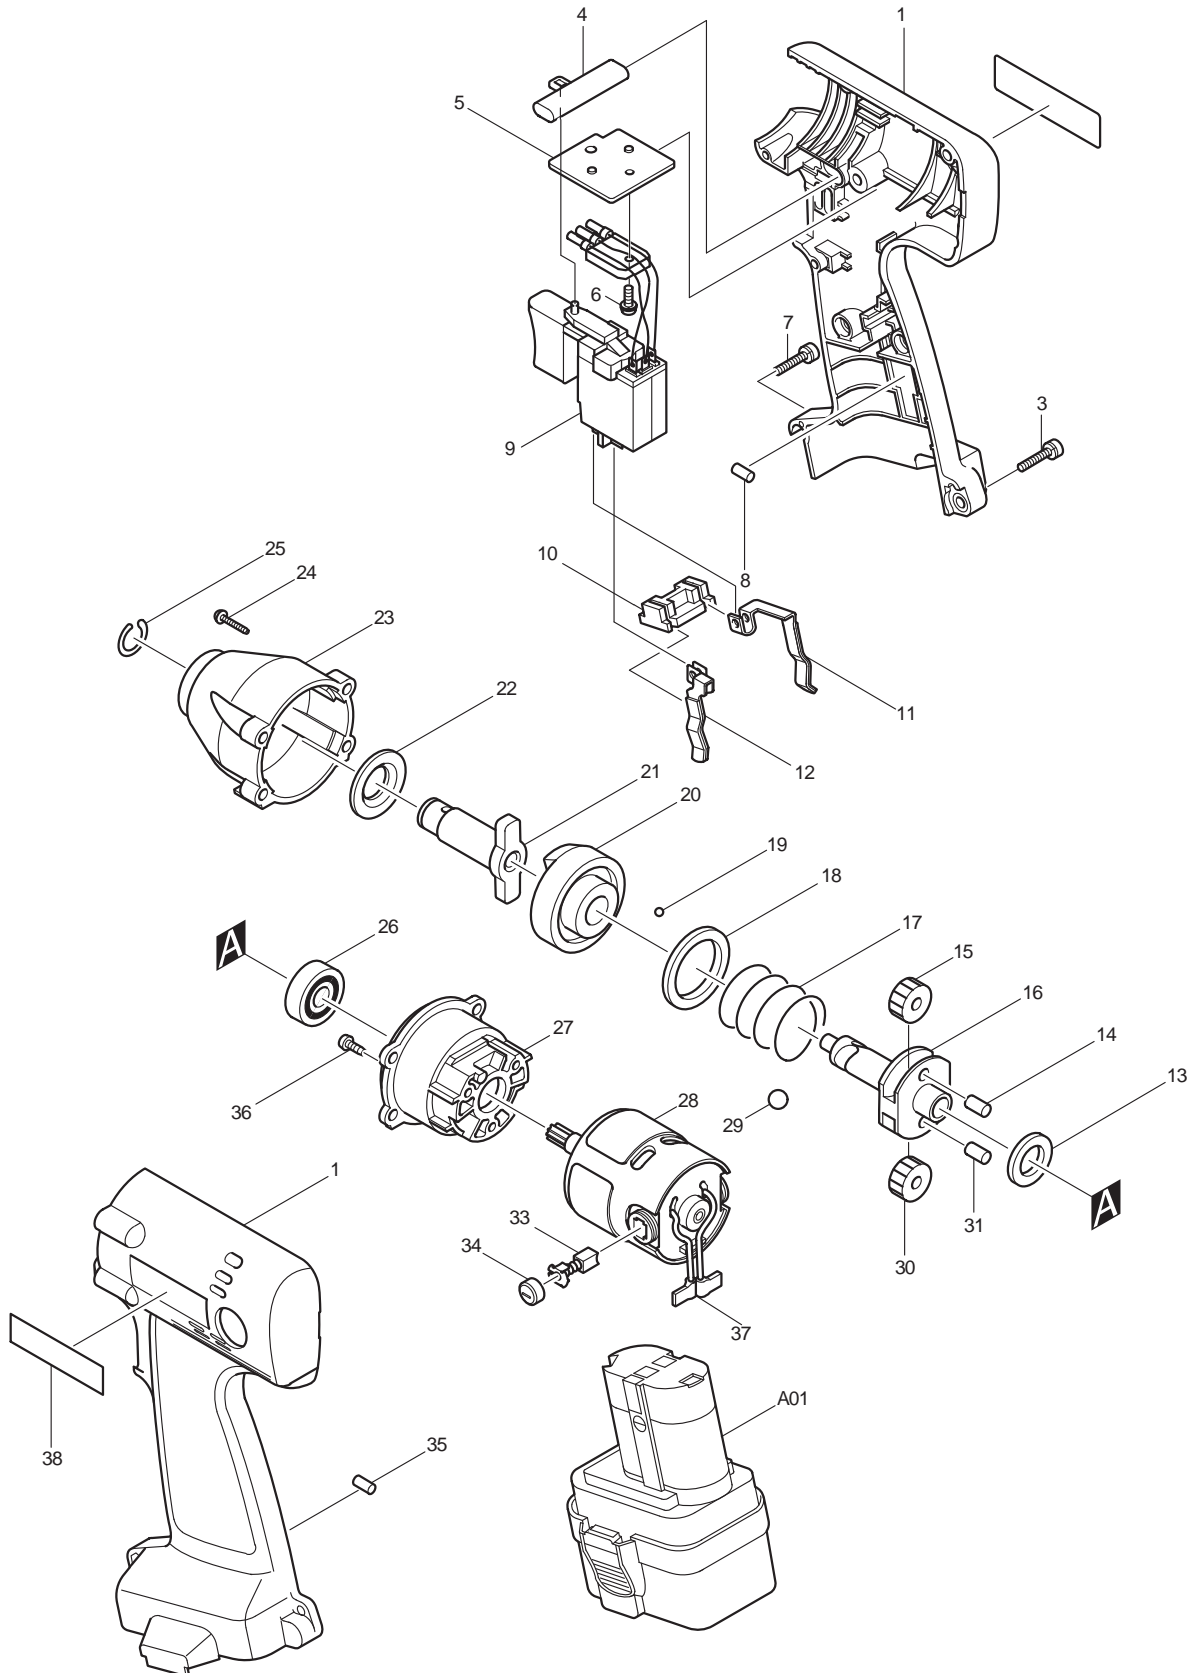

### 3/8" - 9.6V REVERSIBLE IMPACT WRENCH(VARIABLE SPEED)

Item No.	Type	Sub	Part No.	Description	Qty	Unit
1			182919-6	HOUSING SET	1	SET
		INC.		Item No. 38		
3			265995-6	TAPPING SCREW 4X18	7	PC.
4			416079-5	F/R CHANGE LEVER	1	PC.
5			689070-8	HEAT SINK	1	PC.
6			911006-2	PAN HEAD SCREW M3X8	1	PC.
7			911143-2	PAN HEAD SCREW M4X22	1	PC.
8			263024-9	RUBBER PIN 4 (OLD# 263002-9)	1	PC.
9			650540-4	SWITCH C3LA-1A	1	PC.
10			687085-9	HOLDER	1	PC.
11			654168-0	SPRING TERMINAL (+)	1	PC.
12			654169-8	SPRING TERMINAL (-)	1	PC.
13			253744-3	FLAT WASHER 12	1	PC.
14			256253-1	PIN 5	1	PC.
15			226336-1	SPUR GEAR 22	1	PC.
16			322958-6	SPINDLE	1	PC.
17			233193-0	COMPRESSION SPRING 24	1	PC.
18			267148-3	FLAT WASHER 23	1	PC.
19			216008-6	STEEL BALL 4	21	PC.
20			322957-8	HAMMER	1	PC.
21			322796-6	ANVIL	1	PC.
22			261108-7	NYLON WASHER 14	1	PC.
23			152555-2	HAMMER CASE COMPLETE	1	PC.
24			265999-8	TAPPING SCREW 4X25	4	PC.
25			231964-9	RING SPRING 7	1	PC.
26			211101-1	BALL BEARING 6001LLB	1	PC.
27			416313-3	INTERNAL GEAR CASE	1	PC.
28			629762-7	DC MOTOR (OLD# 629710-6 - N/L/A)	1	PC.
		INC.	226337-9	SPUR GEAR 7	1	PC.
		INC.		Item No. 33,34		
29			216011-7	STEEL BALL 5.6	2	PC.
30			226336-1	SPUR GEAR 22	1	PC.
31			256253-1	PIN 5	1	PC.
33	1		191966-6	CARBON BRUSH CB-424 2PC/SET (W/O ORIGIN)	1	SET
	2		195017-7	CARBON BRUSH CB-424 2PC/SET (W/ ORIGIN)	1	SET
34			643933-2	BRUSH HOLDER CAP	2	PC.
35			263024-9	RUBBER PIN 4 (OLD# 263002-9)	1	PC.
36			266166-8	TAPPING SCREW CT 3X8	3	PC.
37			654069-2	TAPPING SCREW CT3X8		
38			819063-3	MAKITA LABEL	1	PC.
40			343579-1	SET PLATE (Optional)	1	PC.
<b>ACCESSORIES</b>				<b>- See catalogue or visit <a href="http://www.makita.ca">www.makita.ca</a> for other optional accessories -</b>		
A01			192596-6	9.6V NI-CAD BATTERY 9122 (6909DWA, 6909DWAE)	1	PC.
			193156-7	9.6V NI-MH BATTERY 9134 (6909DWDE)	1	PC.
A02			414938-7	BATTERY COVER	1	PC.
A03			824635-1	PLASTIC CARRYING CASE (OLD# 824489-6)	1	PC.
		INC.	186347-7	SLIDE LATCH SET	1	SET
A04			DC1414	CHARGER DC1414	1	PC.